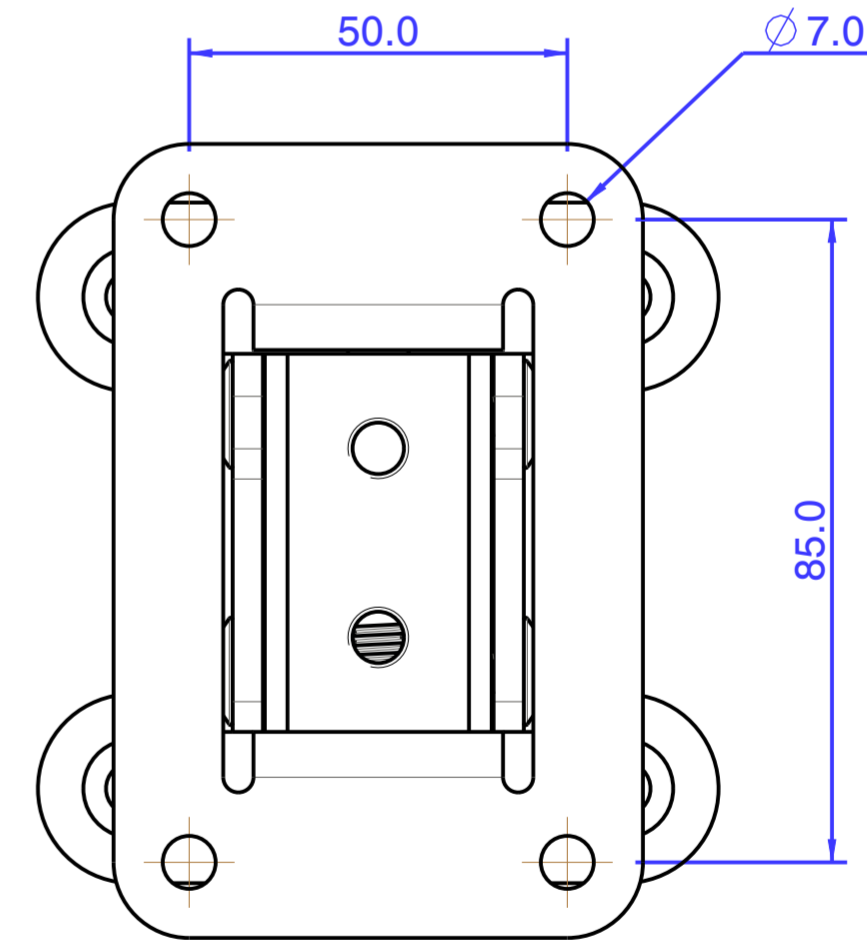

COLOUR TABLE	
PART No.	FINISH
WB6/8B	POLYESTER POWDER COAT RAL 9005 JET BLACK
WB6/8W	POLYESTER POWDER COAT RAL 9016 TRAFFIC WHITE

ALL DIMENSIONS IN mm

WB6/8 WALL BRACKET

© Martin Audio 2016