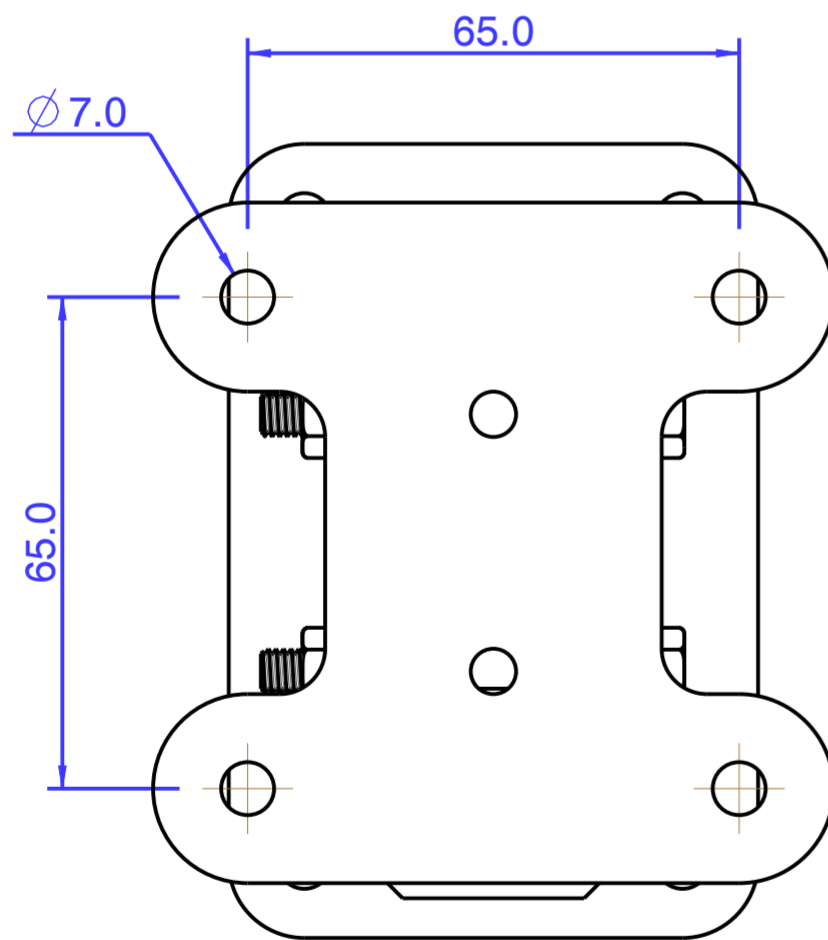

COLOUR TABLE	
PART No.	FINISH
WB6/8B	POLYESTER POWDER COAT RAL 9005 JET BLACK
WB6/8W	POLYESTER POWDER COAT RAL 9016 TRAFFIC WHITE

ALL DIMENSIONS IN mm

WB6/8 WALL BRACKET

© Martin Audio 2016