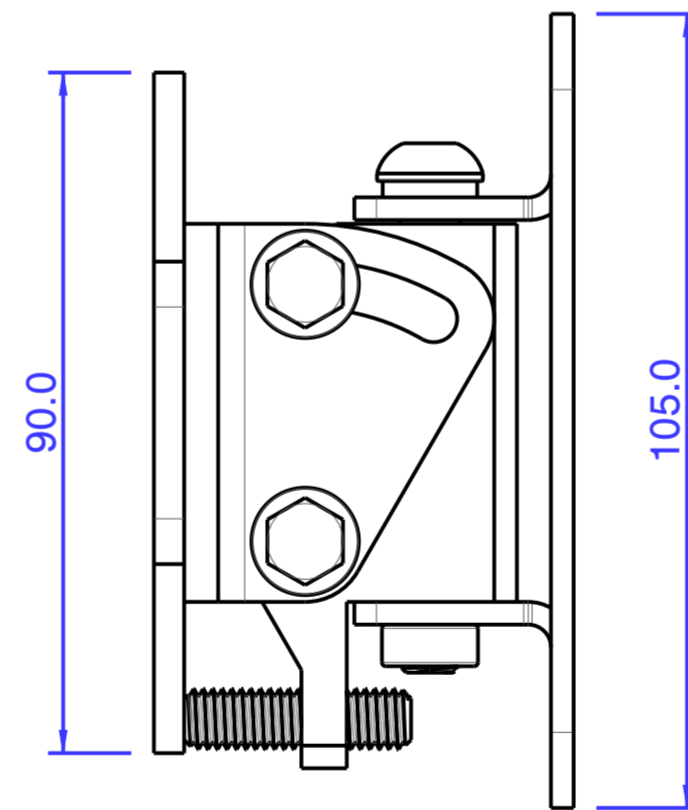

COLOUR TABLE	
PART No.	FINISH
WB6/8B	POLYESTER POWDER COAT RAL 9005 JET BLACK
WB6/8W	POLYESTER POWDER COAT RAL 9016 TRAFFIC WHITE

ALL DIMENSIONS IN mm

WB6/8 WALL BRACKET

© Martin Audio 2016