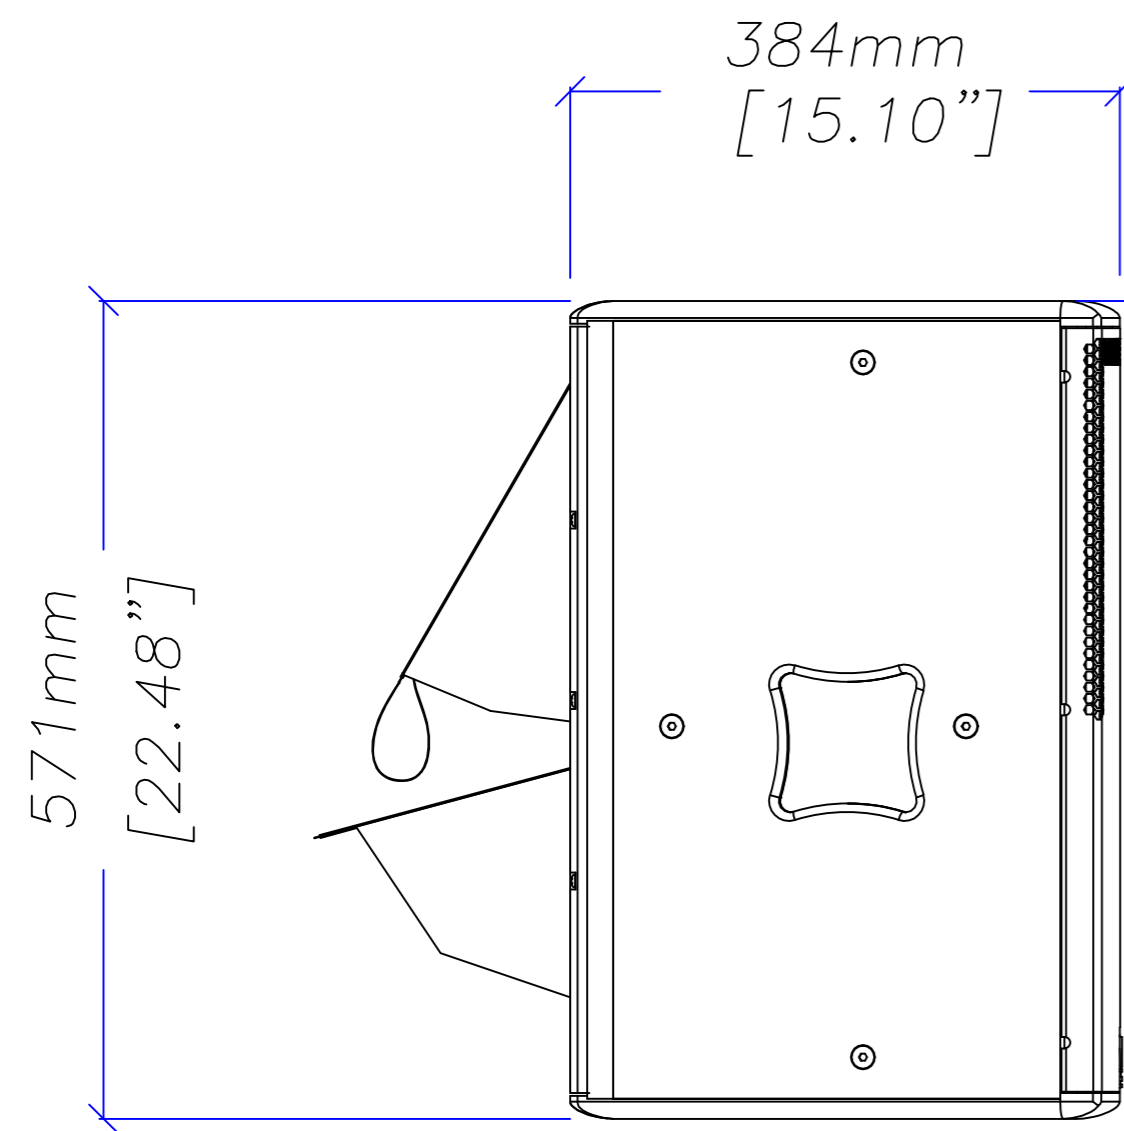

DD12

All information is Copyright © 2014 Martin Audio Ltd.

DD12 - WITH RAIN COWL

All information is Copyright © 2014 Martin Audio Ltd.