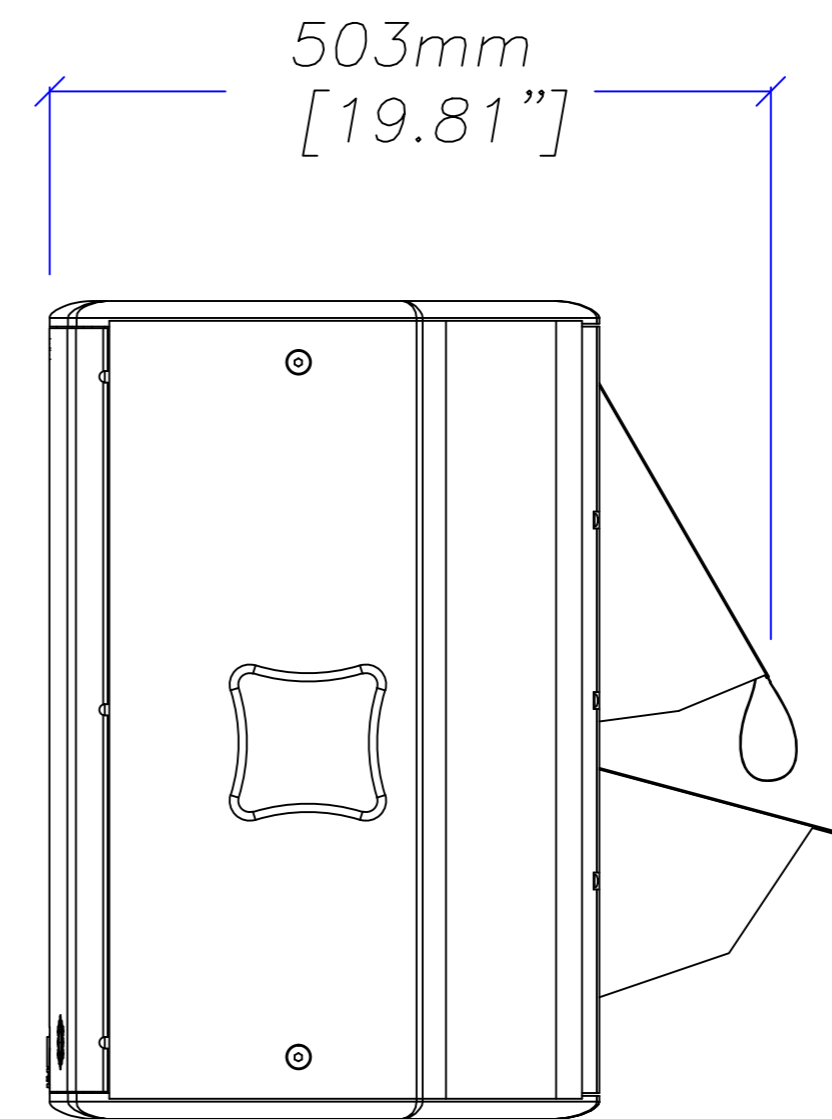

DD12

All information is Copyright © 2014 Martin Audio Ltd.

DD12 - WITH RAIN COWL

All information is Copyright © 2014 Martin Audio Ltd.