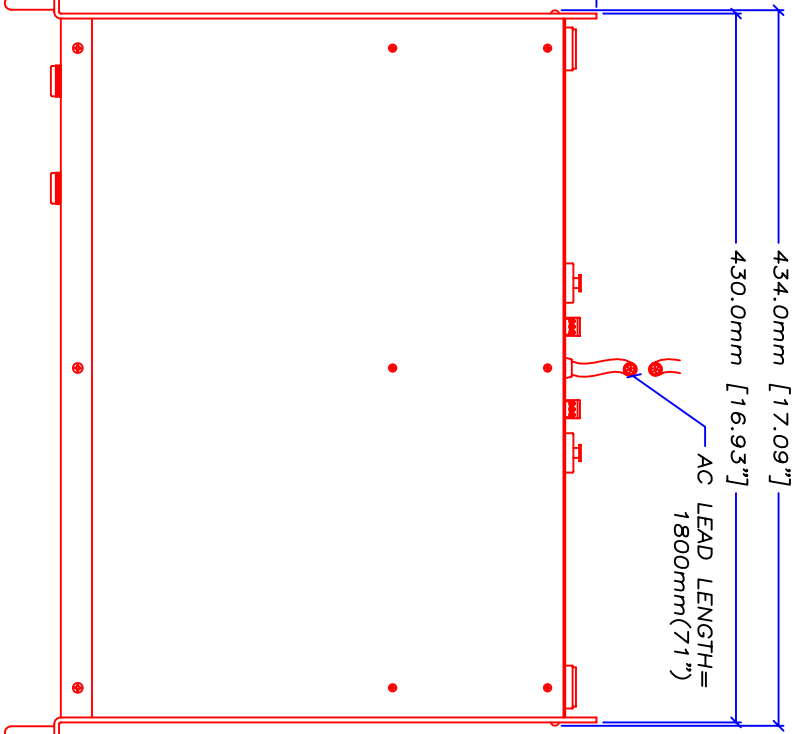

30.0mm [1.18"]

326.0mm [12.83"]

434.0mm [17.09"]

430.0mm [16.93"]

AC LEAD LENGTH = 1800mm(71")

482.6mm [19.00"]

3.0mm [0.12"]

76.2mm [3.00"]

316.0mm [12.44"]

88.0mm(2U)