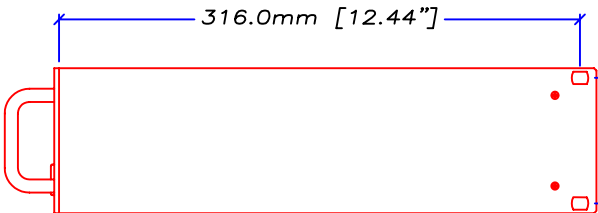

30.0mm [1.18"]

326.0mm [12.83"]

434.0mm [17.09"]

430.0mm [16.93"]

AC LEAD LENGTH = 1800mm(71")

482.6mm [19.00"]

3.0mm [0.12"]

76.2mm [3.00"]

316.0mm [12.44"]

88.0mm(2U)