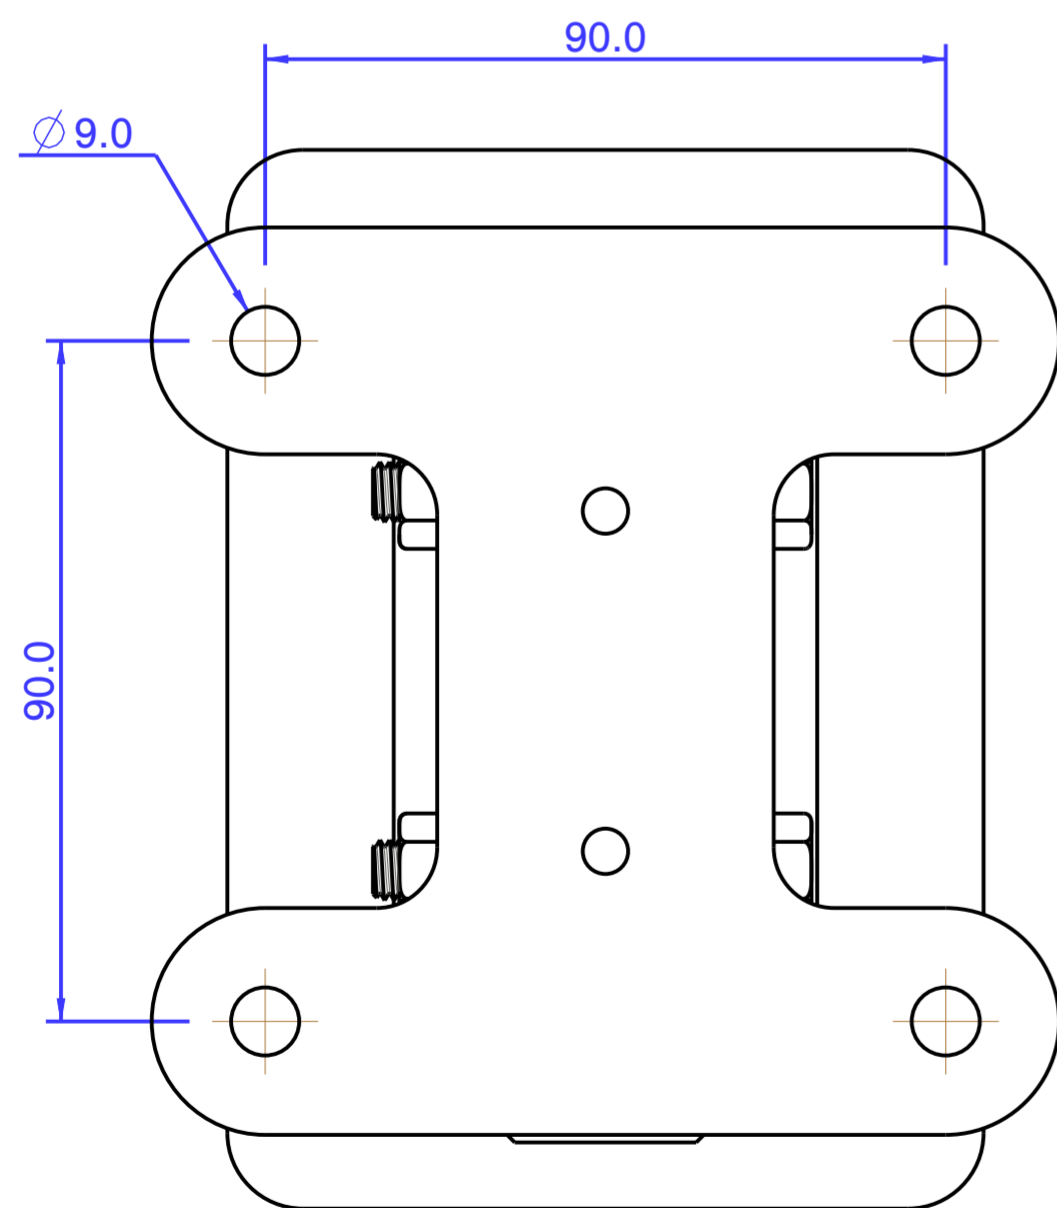

COLOUR TABLE	
PART No.	FINISH
WB10/12B	POLYESTER POWDER COAT RAL 9005 JET BLACK
WB10/12W	POLYESTER POWDER COAT RAL 9016 TRAFFIC WHITE

ALL DIMENSIONS IN mm

WB10/12 WALL BRACKET

© Martin Audio 2016