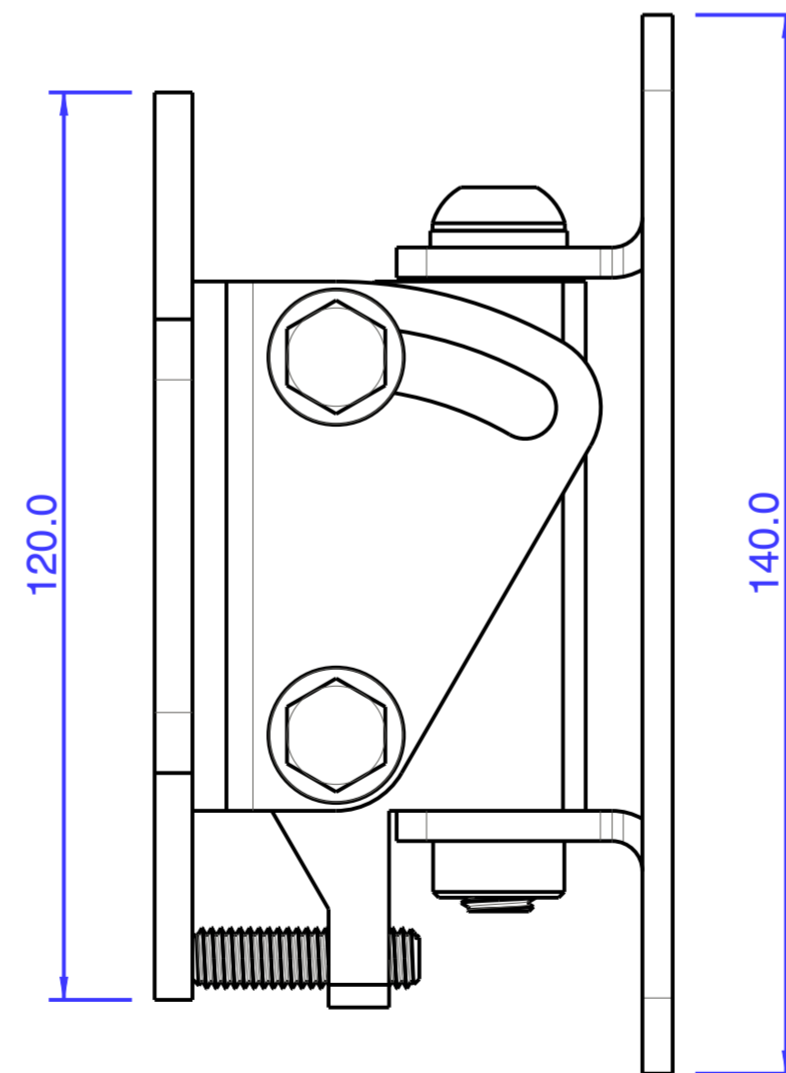

COLOUR TABLE	
PART No.	FINISH
WB10/12B	POLYESTER POWDER COAT RAL 9005 JET BLACK
WB10/12W	POLYESTER POWDER COAT RAL 9016 TRAFFIC WHITE

ALL DIMENSIONS IN mm

WB10/12 WALL BRACKET

© Martin Audio 2016