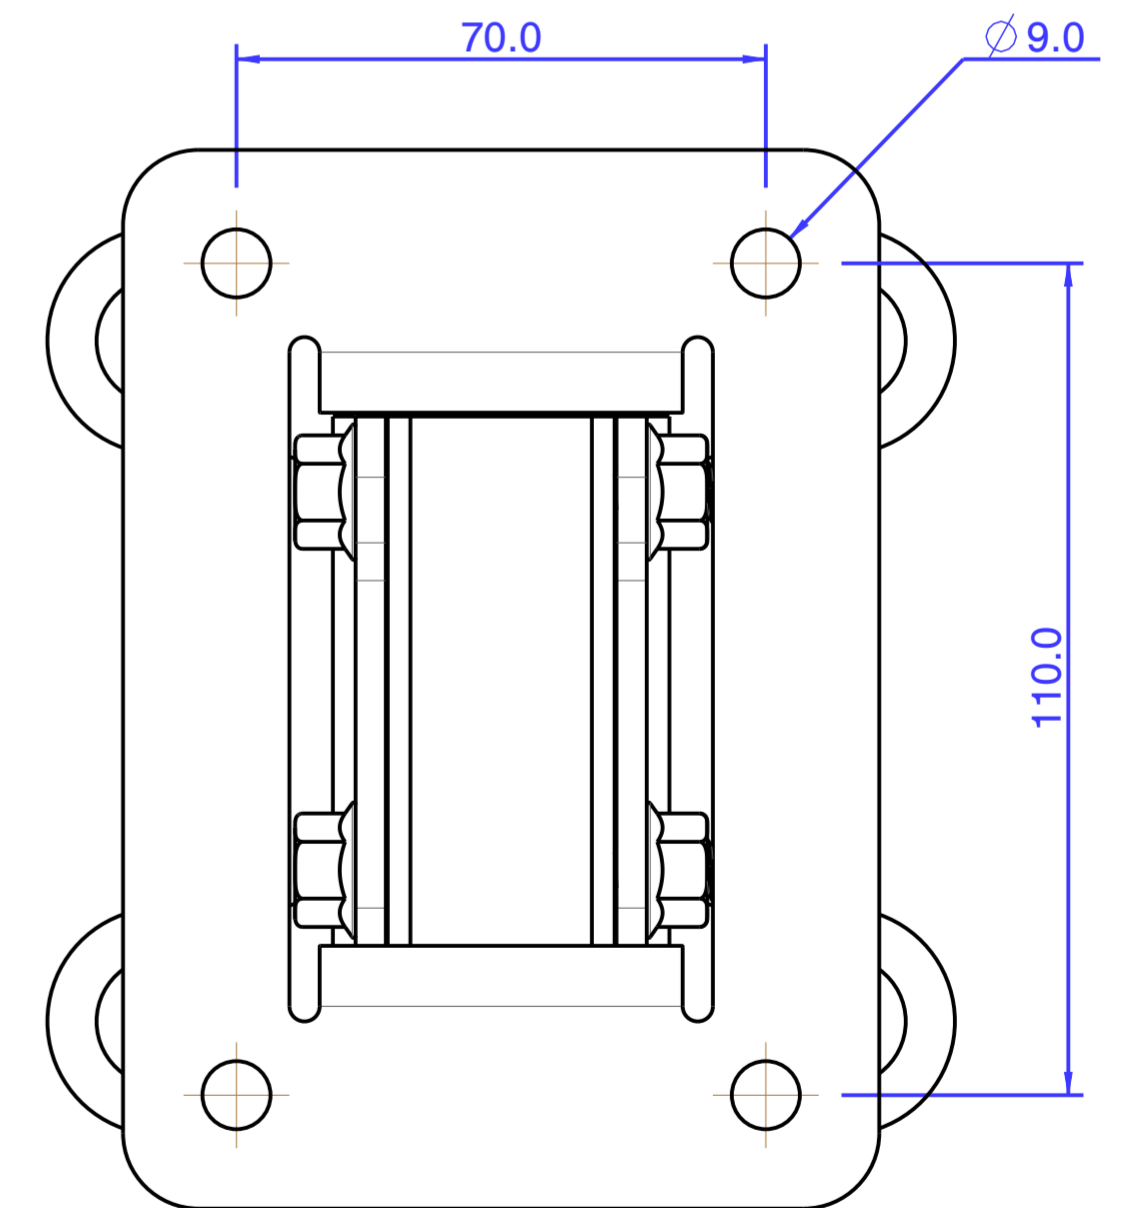

COLOUR TABLE	
PART No.	FINISH
WB10/12B	POLYESTER POWDER COAT RAL 9005 JET BLACK
WB10/12W	POLYESTER POWDER COAT RAL 9016 TRAFFIC WHITE

ALL DIMENSIONS IN mm

WB10/12 WALL BRACKET

© Martin Audio 2016